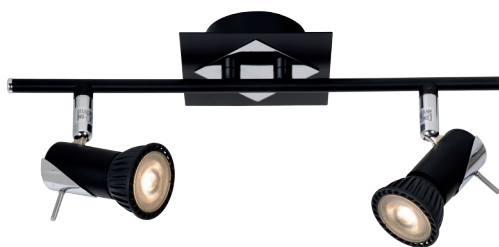

spare bulbs

49006/05/30

Spot RANGE **BRACKX**
12910/05/30

- 1 X GU10 LED/5W LED/3000K/320lm/incl.
- H: 13cm/W: 10cm/L: 10cm
- Black
- Chrome
- Spare bulb: 49006/05/30

12910/10/30

- 2 X GU10/5W LED/3000K/2x320lm/incl.
- H: 13cm/W: 10cm/L: 10cm
- Black
- Chrome
- Spare bulb: 49006/05/30

12910/19/30

- 4 X GU10/5W LED/3000K/4x320lm/incl.
- H: 13cm/W: 23cm/L: 23cm
- Black
- Chrome
- Spare bulb: 49006/05/30

12910/20/30

- 4 X GU10/5W LED/3000K/4x320lm/incl.
- H: 16,5cm/W: 12cm/L: 64cm
- Black
- Chrome
- Spare bulb: 49006/05/30